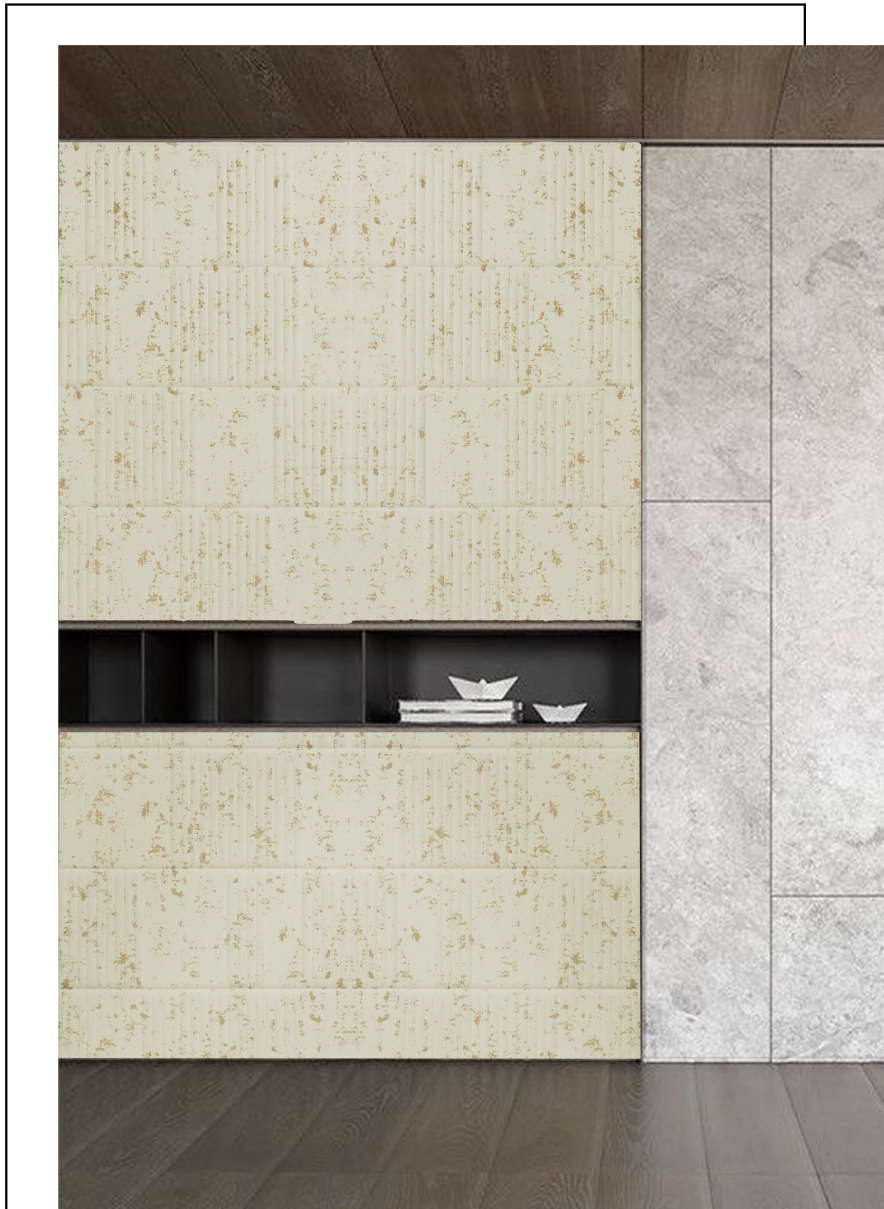

SIZE :- 2400MM X 600MM